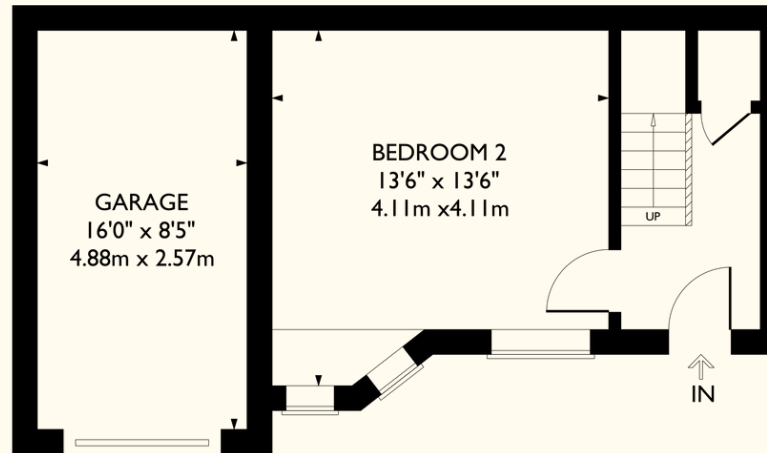

FIRST FLOOR

GROUND FLOOR

Bakery Cottage

Tabernacle Yard, Tring

Approximate Gross Internal Area
807 sq ft / 75 sq m

Garage
135 sq ft / 13 sq m

Total
942 sq ft / 88 sq m