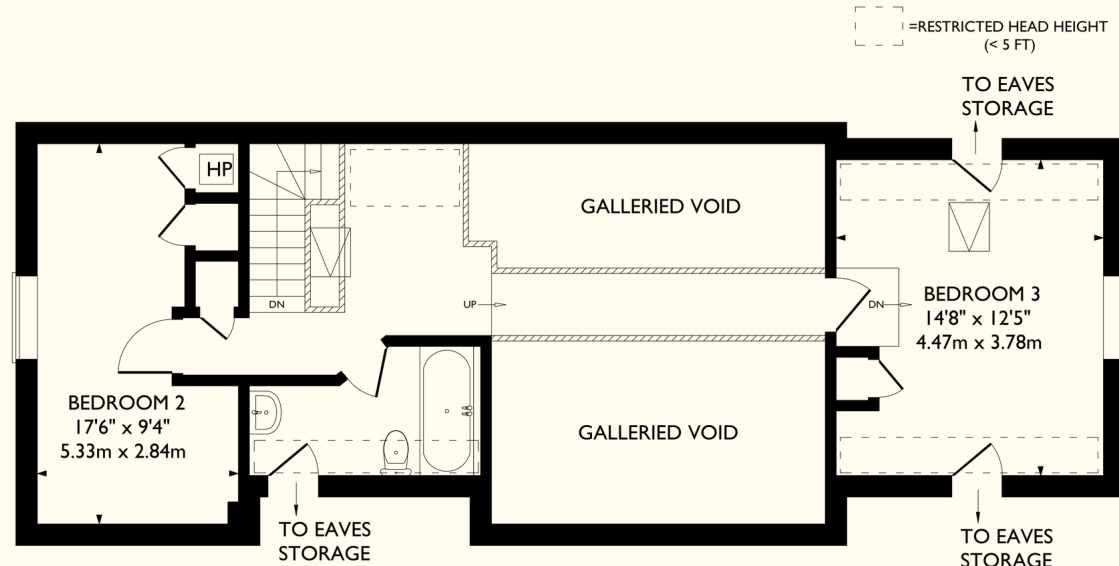

## The Shire House

Ledburn

Approximate Gross Internal Area  
1,439 sq ft / 134 sq m

(Excluding Galleried Voids)

**FIRST FLOOR**

**GROUND FLOOR**