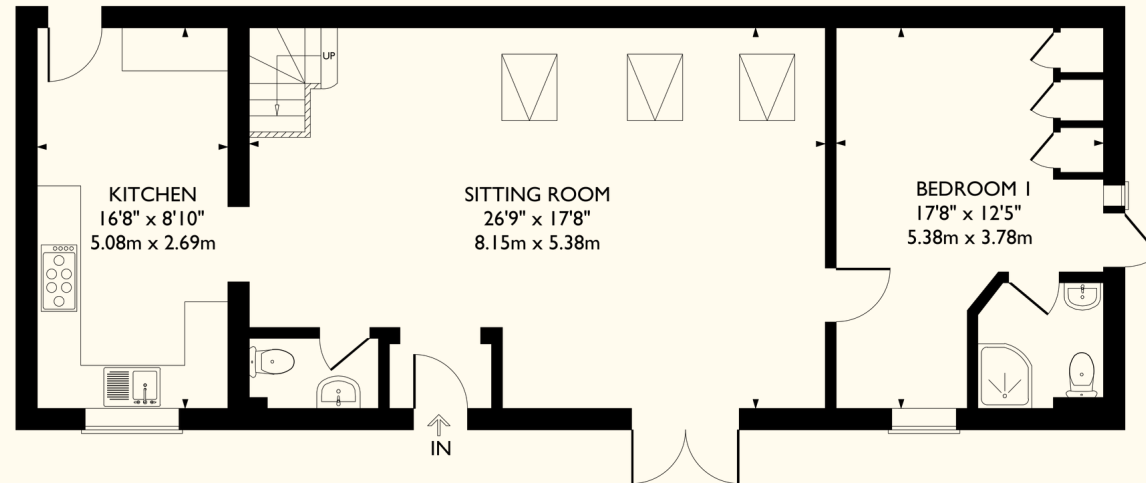

## The Shire House

Ledburn

Approximate Gross Internal Area  
1,439 sq ft / 134 sq m

(Excluding Galleried Voids)

**FIRST FLOOR**

**GROUND FLOOR**