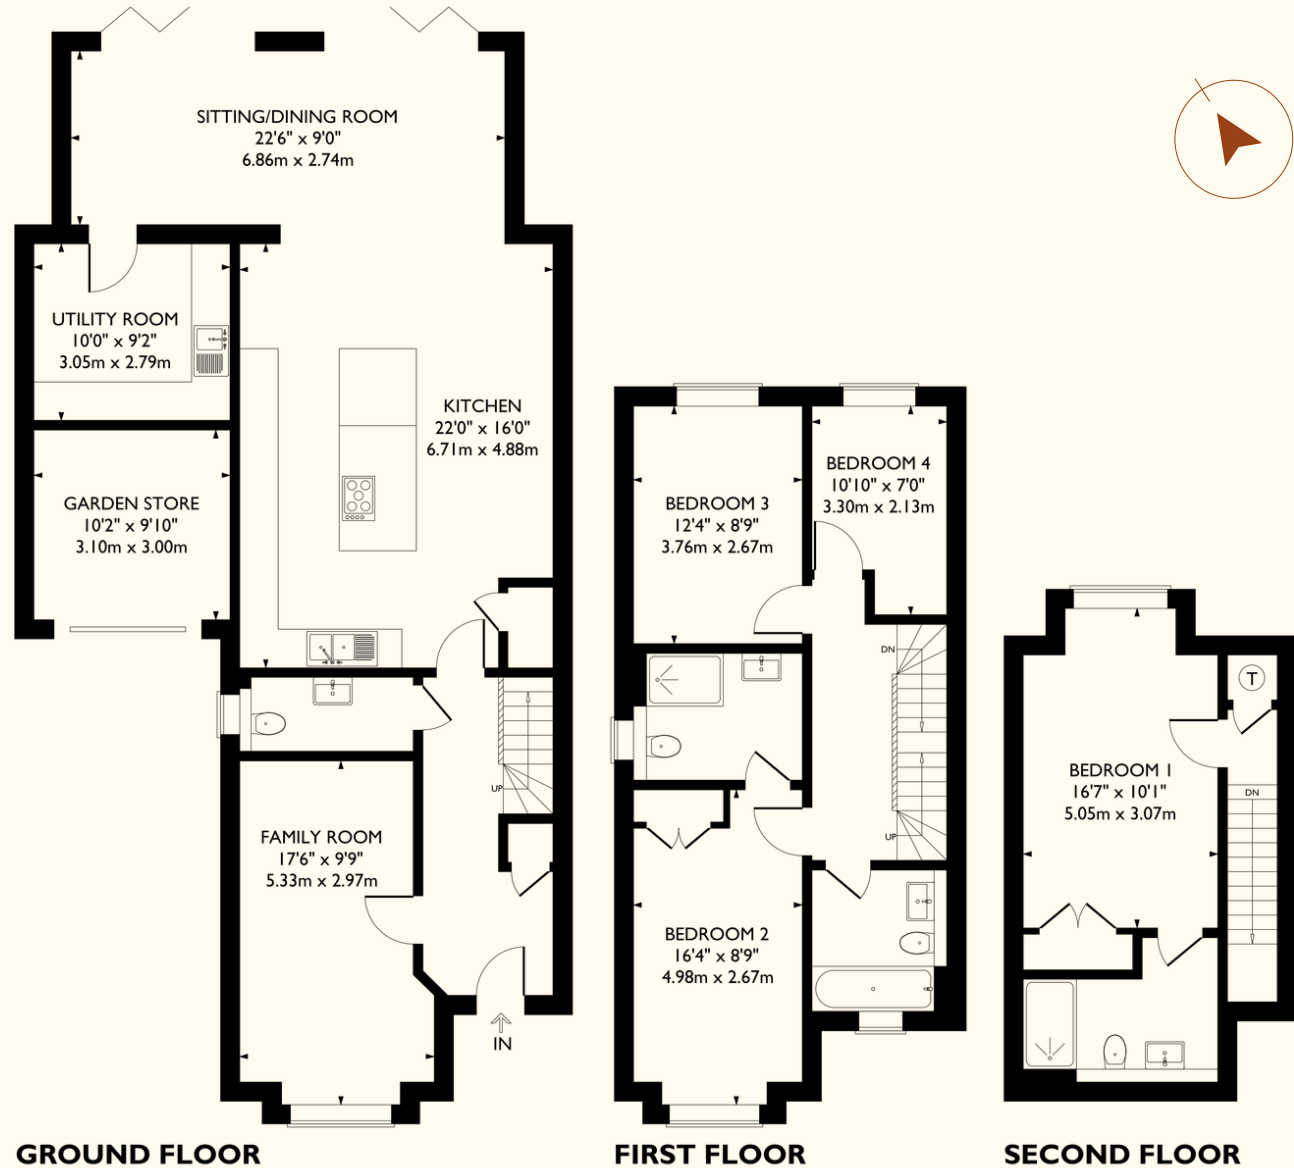

Akeman Row

Weston Turville

Approximate Gross Internal Area
1,961 sq ft / 182 sq m

© Nash Partnership

This plan is for layout guidance only. Drawn in accordance with RICS guidelines. Not drawn to scale unless stated. Windows & door openings are approximate. Whilst every care is taken in the preparation of this plan, please check all dimensions, shapes & compass bearings before making any decisions reliant upon them.