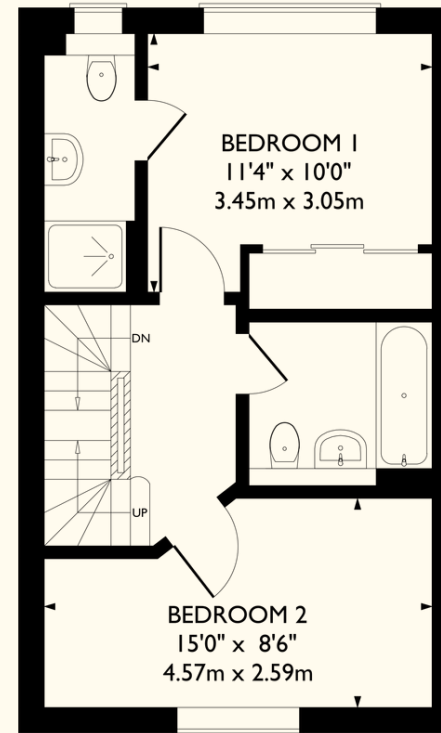

## St. Francis Close

Tring

Approximate Gross Internal Area  
997 sq ft / 93 sq m

**GROUND FLOOR**

**FIRST FLOOR**

**SECOND FLOOR**