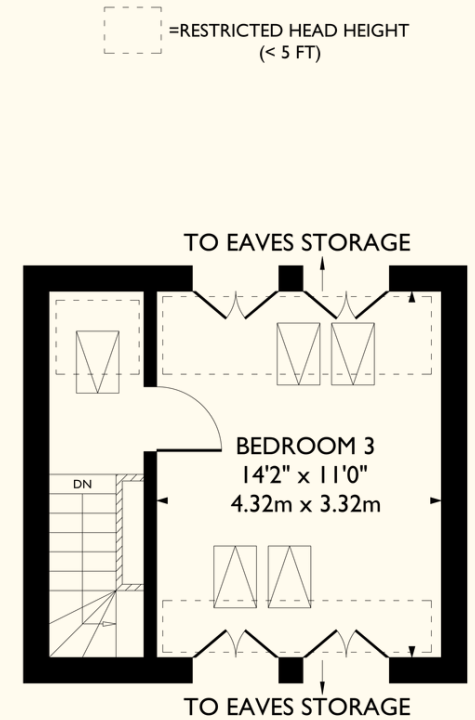

## St. Francis Close

Tring

Approximate Gross Internal Area  
997 sq ft / 93 sq m

**GROUND FLOOR**

**FIRST FLOOR**

**SECOND FLOOR**