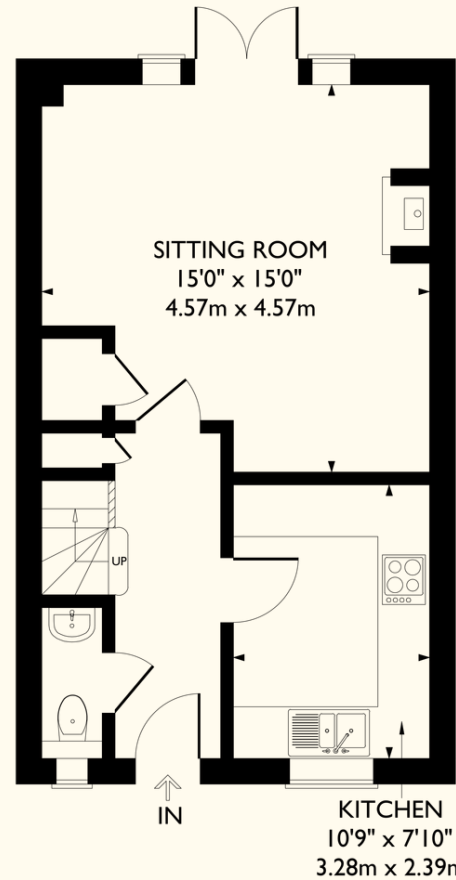

## St. Francis Close

Tring

Approximate Gross Internal Area  
997 sq ft / 93 sq m

**GROUND FLOOR**

**FIRST FLOOR**

**SECOND FLOOR**