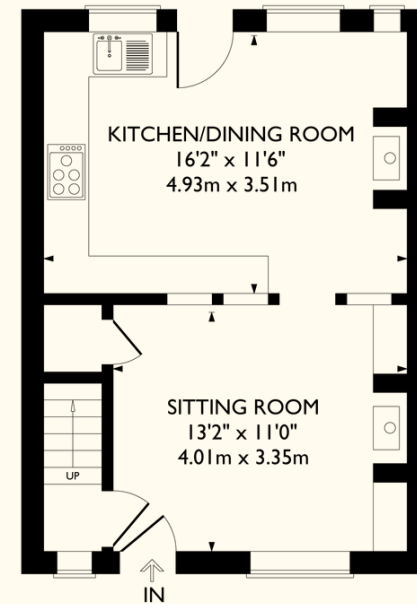

## 44 Piccotts End

Approximate Gross Internal Area  
749 sq ft / 70 sq m

Outbuilding  
378 sq ft / 35 sq m

Total  
1,127 sq ft / 105 sq m

### GROUND FLOOR

### FIRST FLOOR