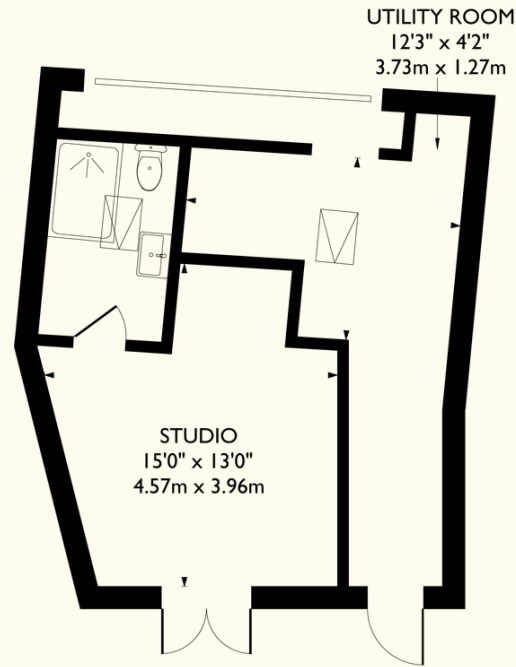

## 44 Piccotts End

Approximate Gross Internal Area  
749 sq ft / 70 sq m

Outbuilding  
378 sq ft / 35 sq m

Total  
1,127 sq ft / 105 sq m

### GROUND FLOOR

### FIRST FLOOR