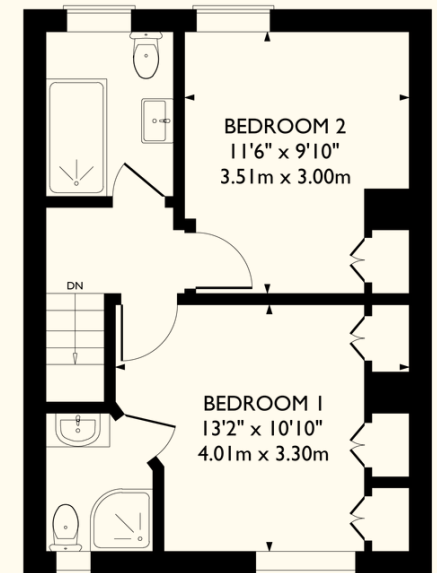

## 44 Piccotts End

Approximate Gross Internal Area  
749 sq ft / 70 sq m

Outbuilding  
378 sq ft / 35 sq m

Total  
1,127 sq ft / 105 sq m

### GROUND FLOOR

### FIRST FLOOR